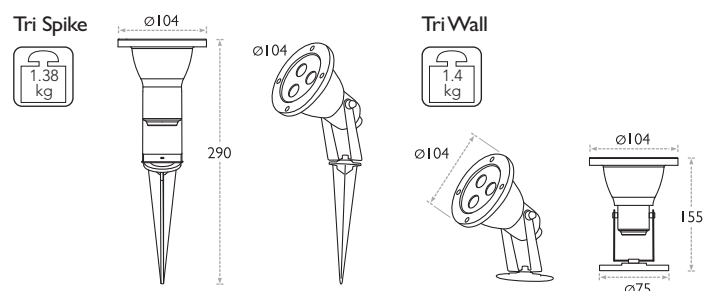

decorative

outdoor

CREE LED 1W
LED power: **3W**
Output Lumens: **140 lm**

ELECTRICAL FEATURES

230Vac Power supply included
Power consumption: **4W**
90 cm cable supplied

ENVIRONMENT

Operating temperature: **-20°C to +50°C**
IP: **68**

3 years warranty

TRI Spike / TRI Wall - IP68

Decorative lighting for the outsides

MATERIALS

Photometric data

Cool White model

Optic: semi intensive beam 30°

Cone of illumination

Dimensions unit of measure: millimeter

CODE	DESIGNATION	COLOR TEMP.
EXT10020	Tri Spike	○ C.W.
EXT10019	Tri Wall	○ C.W.

C.W. 6000°K

provisional features - all data can be modified without notice