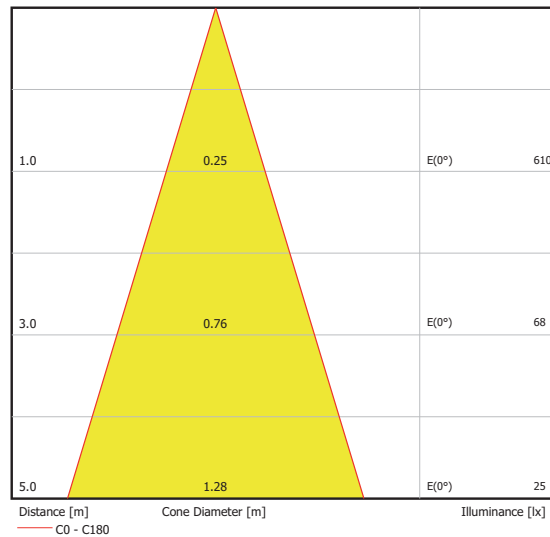

decorative

outdoor

CREE LED 1W
LED power: **3W**
Output Lumens: **140 lm**

ELECTRICAL FEATURES

230Vac Power supply included
Power consumption: **4W**
90 cm cable supplied

ENVIRONMENT

Operating temperature: **-20°C to +50°C**
IP: **68**

3 years warranty

TRI Spike / TRI Wall - IP68

Decorative lighting for the outsides

MATERIALS

Photometric data

Cool White model

Optic: semi intensive beam 30°

Cone of illumination

Dimensions unit of measure: millimeter

CODE	DESIGNATION	COLOR TEMP.
EXT10020	Tri Spike	○ C.W.
EXT10019	Tri Wall	○ C.W.

C.W. 6000°K

provisional features - all data can be modified without notice