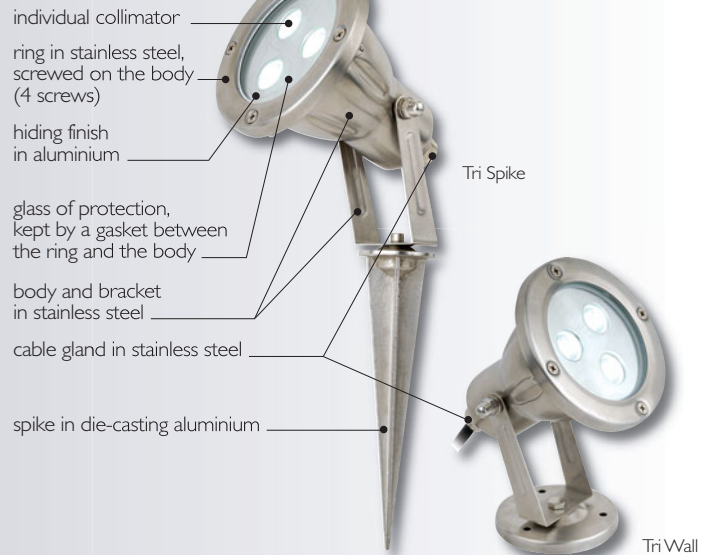

decorative

outdoor

CREE LED 1W
LED power: **3W**
Output Lumens: **140 lm**

ELECTRICAL FEATURES

230Vac Power supply included
Power consumption: **4W**
90 cm cable supplied

ENVIRONMENT

Operating temperature: **-20°C to +50°C**
IP: **68**

3 years warranty

TRI Spike / TRI Wall - IP68

Decorative lighting for the outsides

MATERIALS

Photometric data

Cool White model

Optic: semi intensive beam 30°

Cone of illumination

Dimensions unit of measure: millimeter

CODE	DESIGNATION	COLOR TEMP.
EXT10020	Tri Spike	○ C.W.
EXT10019	Tri Wall	○ C.W.

C.W. 6000°K

provisional features - all data can be modified without notice