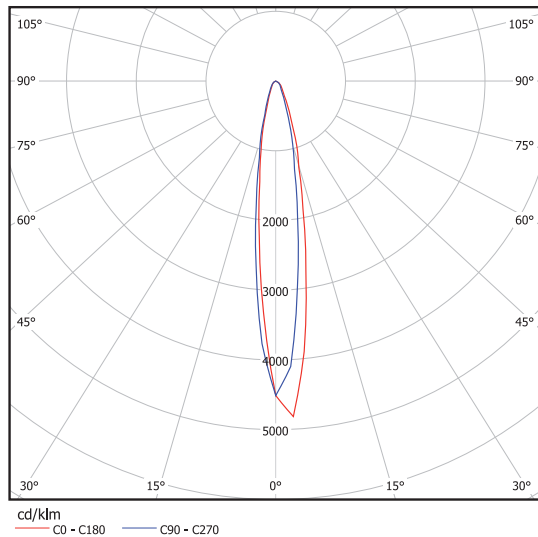

decorative

outdoor

CREE LED 1W
LED power: **3W**
Output Lumens: **140 lm**

ELECTRICAL FEATURES

230Vac Power supply included
Power consumption: **4W**
90 cm cable supplied

ENVIRONMENT

Operating temperature: **-20°C to +50°C**
IP: **68**

3 years warranty

TRI Spike / TRI Wall - IP68

Decorative lighting for the outsides

MATERIALS

Photometric data

Cool White model

Optic: semi intensive beam 30°

Cone of illumination

Dimensions unit of measure: millimeter

CODE	DESIGNATION	COLOR TEMP.
EXT10020	Tri Spike	○ C.W.
EXT10019	Tri Wall	○ C.W.

C.W. 6000°K

provisional features - all data can be modified without notice