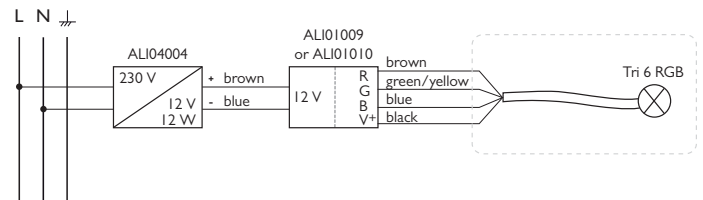

decorative

outdoor

CREE LED 1W
LED power: **6W**
Optic: **semi intensive beam 30°**

ELECTRICAL FEATURES

12Vdc Power supply not provided
Cable 1.9 m provided
Power consumption: **7W**

ENVIRONMENT

Operating temperature: **-20°C to +50°C**
IP: **68**

3 years warranty

TRI 6 RGB - IP68

Decorative lighting

MATERIALS

Dimensions unit of measure: millimeter

Wiring diagram

Power supply not provided, have to be order separately

CODE	DESIGNATION	COLOR TEMP.
EXT10018	Tri 6 RGB	RGB
ALI04013	12Vdc driver - 15W max.	
ALI01009	Controller CT308 12 & 24Vdc - 200W	
ALI01010	Controller 12Vdc RGB with remote control RF (433MHz)	

ALI04013

Dim.: L.120mm - W.45mm - H.20mm

ALI01009

Dim.: L.212mm - W.40mm - H.32mm

ALI01010

Dim.: L.120mm - W.90mm - H.25mm

provisional features - all data can be modified without notice