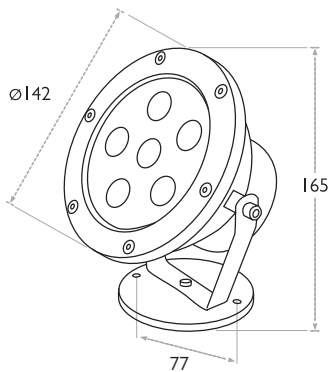

decorative

outdoor

CREE LED 1W
LED power: **6W**
Optic: **semi intensive beam 30°**

ELECTRICAL FEATURES

12Vdc Power supply not provided
Cable 1.9 m provided
Power consumption: **7W**

ENVIRONMENT

Operating temperature: **-20°C to +50°C**
IP: **68**

3 years warranty

TRI 6 RGB - IP68

Decorative lighting

MATERIALS

Dimensions unit of measure: millimeter

Wiring diagram

Power supply not provided, have to be order separately

CODE	DESIGNATION	COLOR TEMP.
EXT10018	Tri 6 RGB	RGB
ALI04013	12Vdc driver - 15W max.	
ALI01009	Controller CT308 12 & 24Vdc - 200W	
ALI01010	Controller 12Vdc RGB with remote control RF (433MHz)	

ALI04013

Dim.: L.120mm - W.45mm - H.20mm

ALI01009

Dim.: L.212mm - W.40mm - H.32mm

ALI01010

Dim.: L.120mm - W.90mm - H.25mm

provisional features - all data can be modified without notice