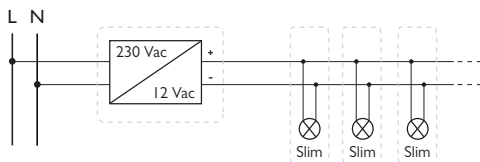

decorative

outdoor

SLIM I

4 LED - 1 side
LED power: **0.4W**
Output Lumens: **10 lm**

SLIM II

8 LED - 2 sides
LED power: **0.8W**
Output Lumens: **21 lm**

SLIM IV

12 LED - 4 sides
LED power: **1.2W**
Output Lumens: **36 lm**

ELECTRICAL FEATURES

Remote 230Vac Power supply, not provided
Cable provided: 1 m (Slim I & II), 40 cm (Slim IV)

ENVIRONMENT

Operating temperature: **-20°C to +50°C**
IP: **68**

3 years warranty

SLIM I / II / IV - IP68

Marking

MATERIALS

Wiring diagram

Power supply not provided, to order separately

ALI02018

Dim.: L.95mm - W.40mm - H.45mm

primary 2 m + plug - secondary 2 m

ALI02019

Dim.: L.100mm - W.40mm - H.55mm

primary 2 m + plug - secondary 2 m

ALI02020

Dim.: L.120mm - W.60mm - H.75mm

Dimensions unit of measure: millimeter

CODE	DESIGNATION	COLOR TEMP.
EXT02073	Slim I	○ C.W.
EXT02072	Slim I	●
EXT02074	Slim II	○ C.W.
EXT02075	Slim II	●
EXT02096	Slim IV	○ C.W.
EXT02097	Slim IV	●
ALI02018	12 Vac driver - 6 VA	
ALI02019	12 Vac driver - 10 VA	
ALI02020	12 Vac driver - 60 VA	