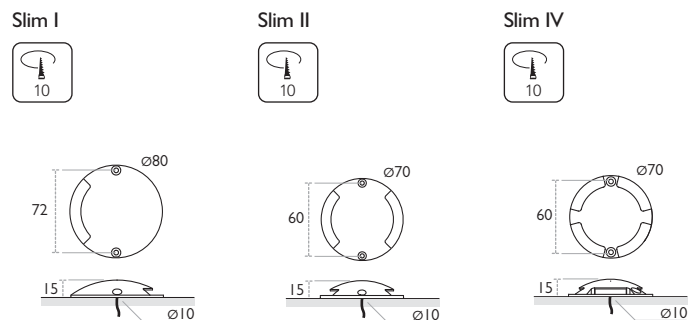

Marking

MATERIALS

Wiring diagram

Power supply not provided, to order separately

ALI02018

Dim.: L.95mm - W.40mm - H.45mm

primary 2 m + plug - secondary 2 m

ALI02019

Dim.: L.100mm - W.40mm - H.55mm

primary 2 m + plug - secondary 2 m

ALI02020

Dim.: L.120mm - W.60mm - H.75mm

Dimensions unit of measure: millimeter

CODE	DESIGNATION	COLOR TEMP.
EXT02073	Slim I	○ C.W.
EXT02072	Slim I	●
EXT02074	Slim II	○ C.W.
EXT02075	Slim II	●
EXT02096	Slim IV	○ C.W.
EXT02097	Slim IV	●
ALI02018	12 Vac driver - 6 VA	
ALI02019	12 Vac driver - 10 VA	
ALI02020	12 Vac driver - 60 VA	