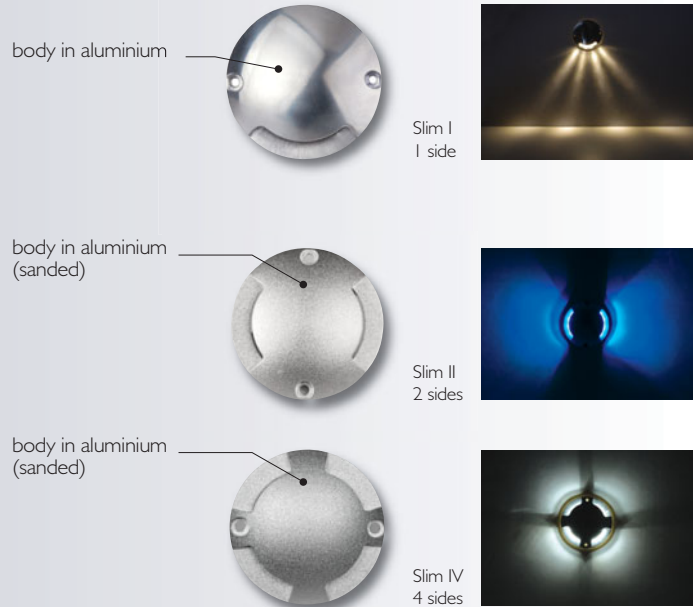

decorative

outdoor

SLIM I

4 LED - 1 side
LED power: **0.4W**
Output Lumens: **10 lm**

SLIM II

8 LED - 2 sides
LED power: **0.8W**
Output Lumens: **21 lm**

SLIM IV

12 LED - 4 sides
LED power: **1.2W**
Output Lumens: **36 lm**

ELECTRICAL FEATURES

Remote 230Vac Power supply, not provided
Cable provided: 1 m (Slim I & II), 40 cm (Slim IV)

ENVIRONMENT

Operating temperature: **-20°C to +50°C**
IP: **68**

3 years warranty

SLIM I / II / IV - IP68

Marking

MATERIALS