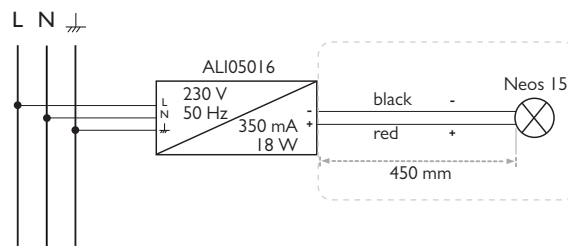

MATERIALS

body and ring
in natural anodised
aluminium - satin

individual collimator

heat dissipator in aluminium

2 springs in steel
for fixing into the false ceiling

Photometric data

Natural White model ; other models, please consult us

Optic: **semi intensive beam 25°**

Cone of illumination

provisional features - all data can be modified without notice

Dimensions unit of measure: millimeter

Wiring diagram

Power supply not provided, to order separately

ALI05016

Dim.: L.105mm - W.75mm - H.30mm

CODE	DESIGNATION	COLORTEMP.
INT04011	Neos 15 - 15W	○ C.W.
INT04012	Neos 15 - 15W	○ N.W.
INT04135	Neos 15 - 15W	○ W.W.
ALI05016	350mA driver - 18W	

C.W. 6000°K; N.W. 4700°K; W.W. 3200°K