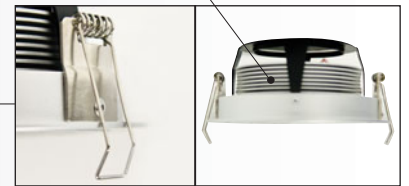

MATERIALS

body and ring
in natural anodised
aluminium - satin

individual collimator

heat dissipator in aluminium

2 springs in steel
for fixing into the false ceiling

Photometric data

Natural White model ; other models, please consult us