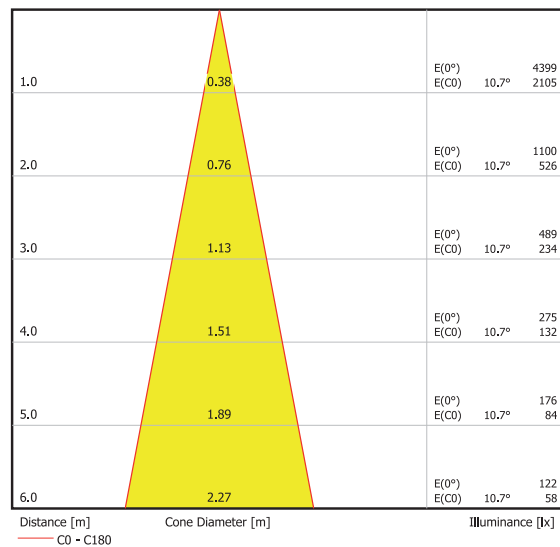

tertiary

indoor

15 LED 1W

LED power: **15W**

IRC: **80**

Output Lumens: **760 lm (Cool White)**
950 lm (Natural White)
880 lm (Warm White)

ELECTRICAL FEATURES

350mA Power supply, driver not provided

Cable 0,45 m provided

Power consumption: **20W (Cool White)**
21W (Natural White)
21W (Warm White)

ENVIRONMENT

IP: **20**

3 years warranty

NEOS 15 - IP20

Functional lighting - Shops, shop windows, accentuation

Optic: **semi intensive beam 25°**

Cone of illumination

provisional features - all data can be modified without notice

Dimensions unit of measure: millimeter

Wiring diagram

Power supply not provided, to order separately