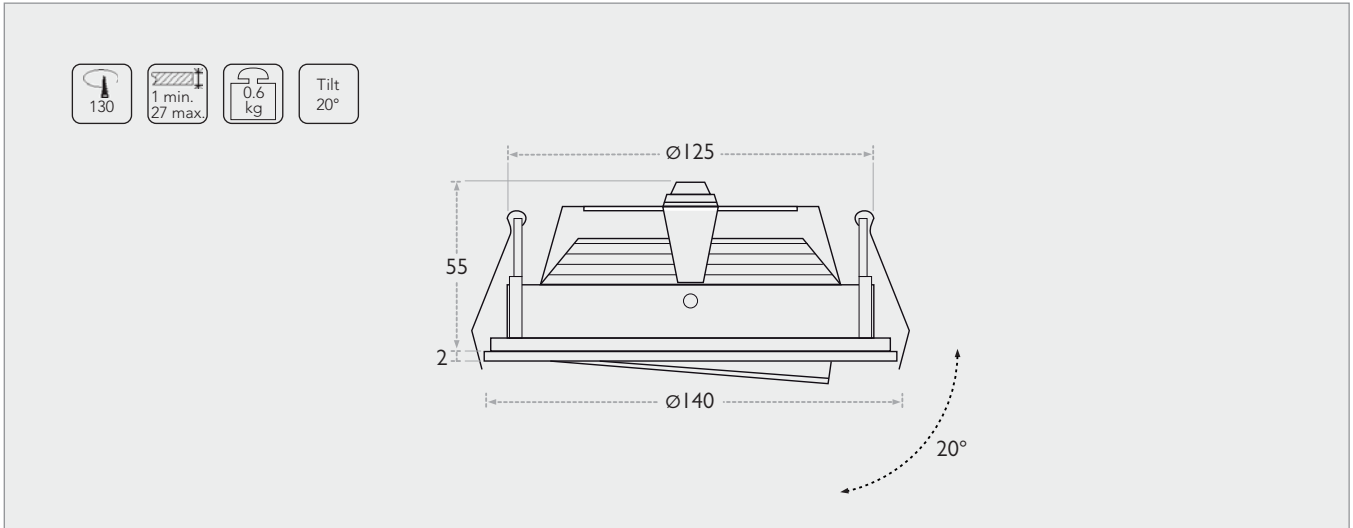

Optic: **semi intensive beam 25°**

Cone of illumination

provisional features - all data can be modified without notice

Dimensions unit of measure: millimeter

Wiring diagram

Power supply not provided, to order separately