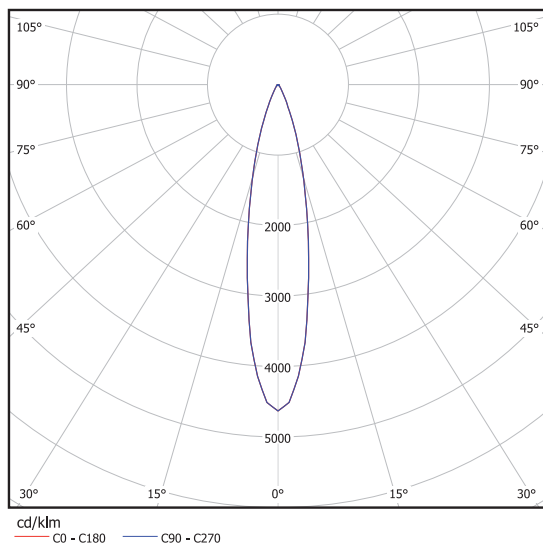

tertiary

indoor

15 LED 1W

LED power: **15W**

IRC: **80**

Output Lumens: **760 lm (Cool White)**
950 lm (Natural White)
880 lm (Warm White)

ELECTRICAL FEATURES

350mA Power supply, driver not provided

Optic: **semi intensive beam 25°**

Cone of illumination

provisional features - all data can be modified without notice

Dimensions unit of measure: millimeter

Wiring diagram

Power supply not provided, to order separately