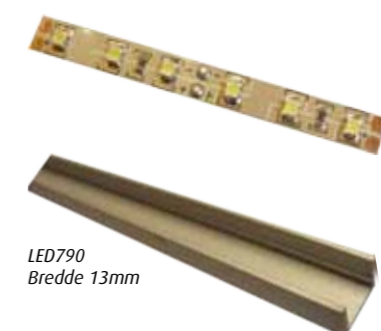

Diverse tilbehør

LED790
Bredde 13mm

- LED701 LED Strip 1950 Lf. Warm White 3500 K.
- LED702 LED Strip 1950 Lf. Natural White 5500 K.
- LED703 LED strip 420 Lf
- LED710 LED strip Green 4W pr meter 12v.
- LED740 LED Strip RGB